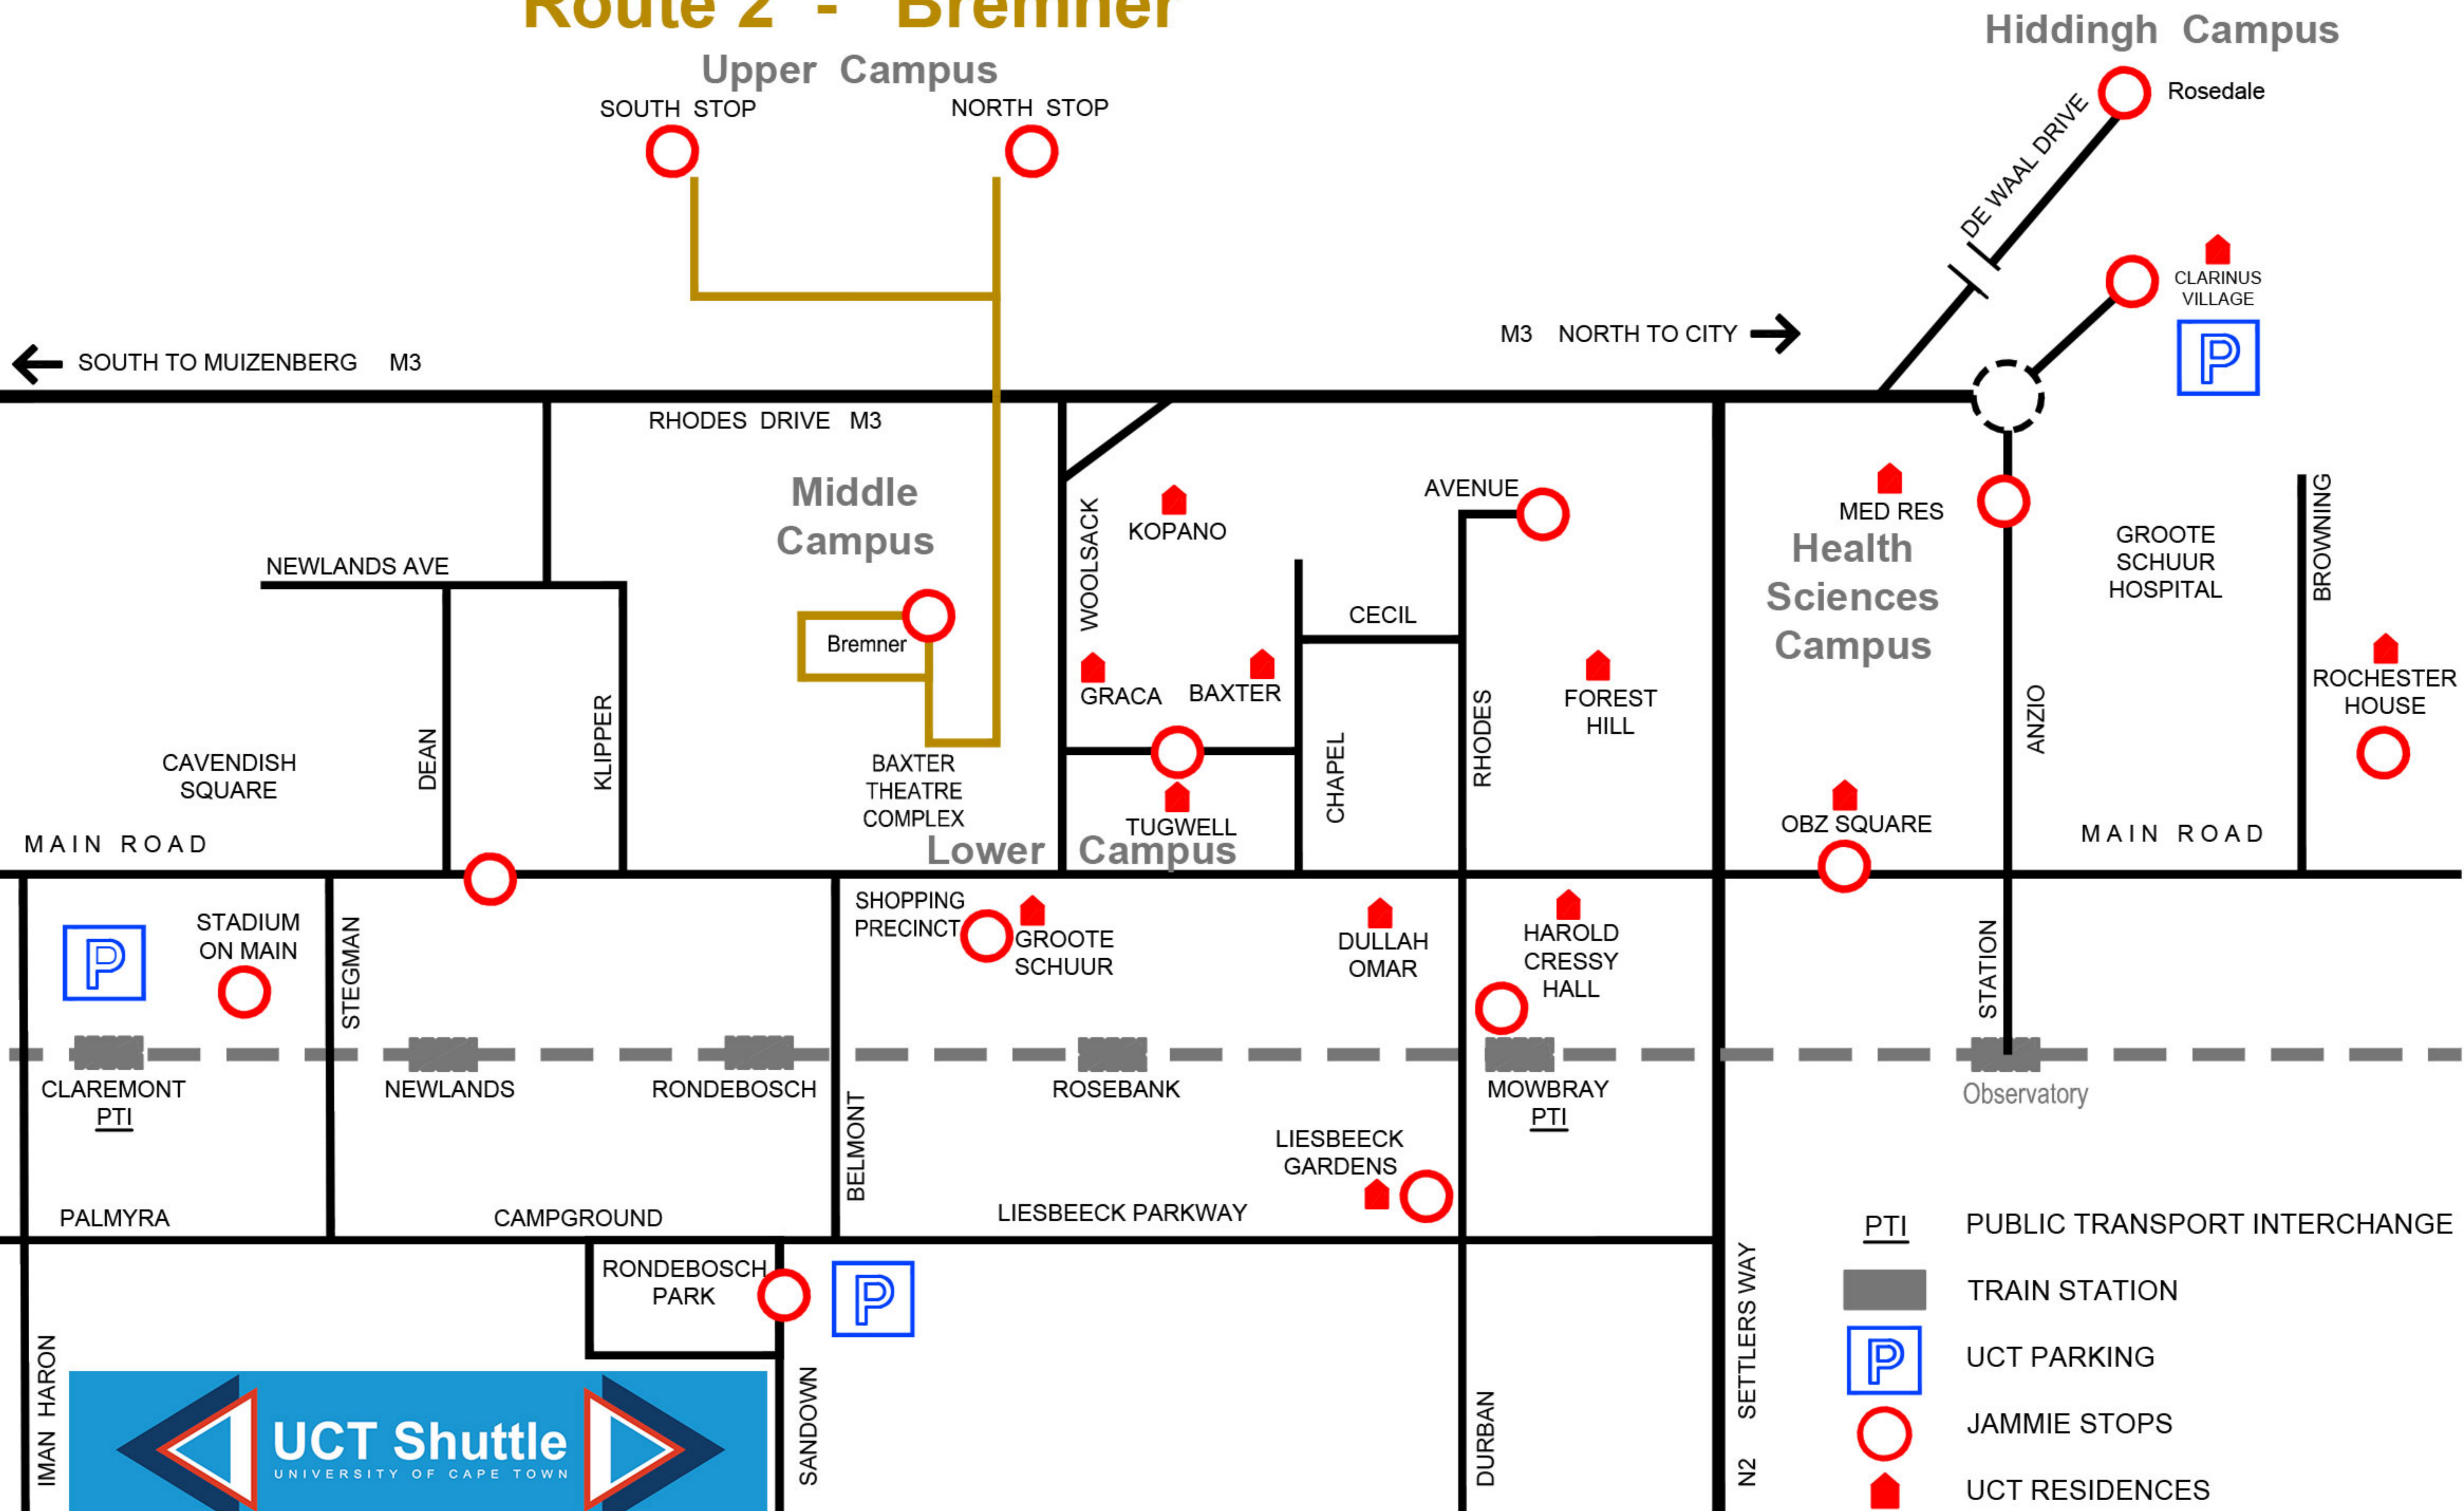

# Route 2 - Bremner

Hiddingh Campus

Upper Campus

SOUTH STOP NORTH STOP

← SOUTH TO MUIZENBERG M3

M3 NORTH TO CITY →

RHODES DRIVE M3

Middle Campus

Bremner

WOOLSACK

KOPANO

AVENUE

CECIL

GRACA

BAXTER

FOREST HILL

TUGWELL

CHAPEL

RHODES

Health Sciences Campus

MED RES

GROOTE SCHUUR HOSPITAL

ANZIO

BROWNING

ROCHESTER HOUSE

CAVENDISH SQUARE

DEAN

KLIPPER

MAIN ROAD

OBZ SQUARE

MAIN ROAD

STADIUM ON MAIN